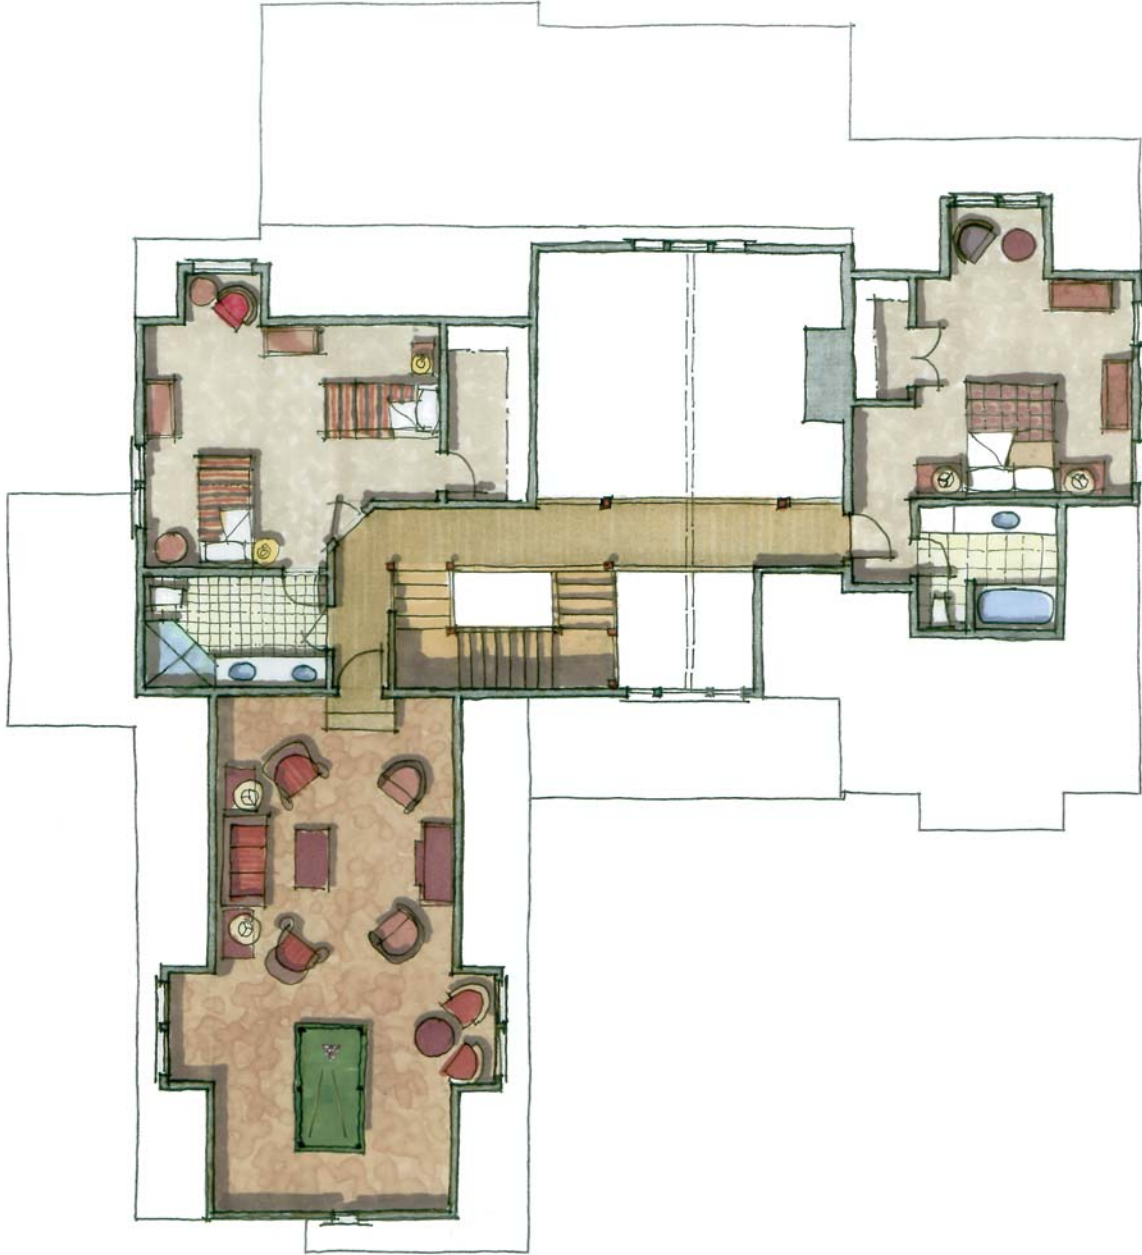

The Cliffs

RESIDENCE CLUB
at KEOWEE SPRINGS

LAKEVIEW

FOUR BEDROOMS

FOUR FULL BATHS AND ONE HALF BATH

3,608 SQUARE FEET

MAIN LEVEL

The Cliffs

RESIDENCE CLUB
at KEOWEE SPRINGS

OUTDOOR GRILLING
AND FIRE PIT AREA

LOWER LEVEL

The Cliffs

RESIDENCE CLUB
at KEOWEE SPRINGS

LAKEVIEW

FOUR BEDROOMS

FOUR FULL BATHS AND ONE HALF BATH

3,690 SQUARE FEET

MAIN LEVEL

The Cliffs

RESIDENCE CLUB
at KEOWEE SPRINGS

UPPER LEVEL