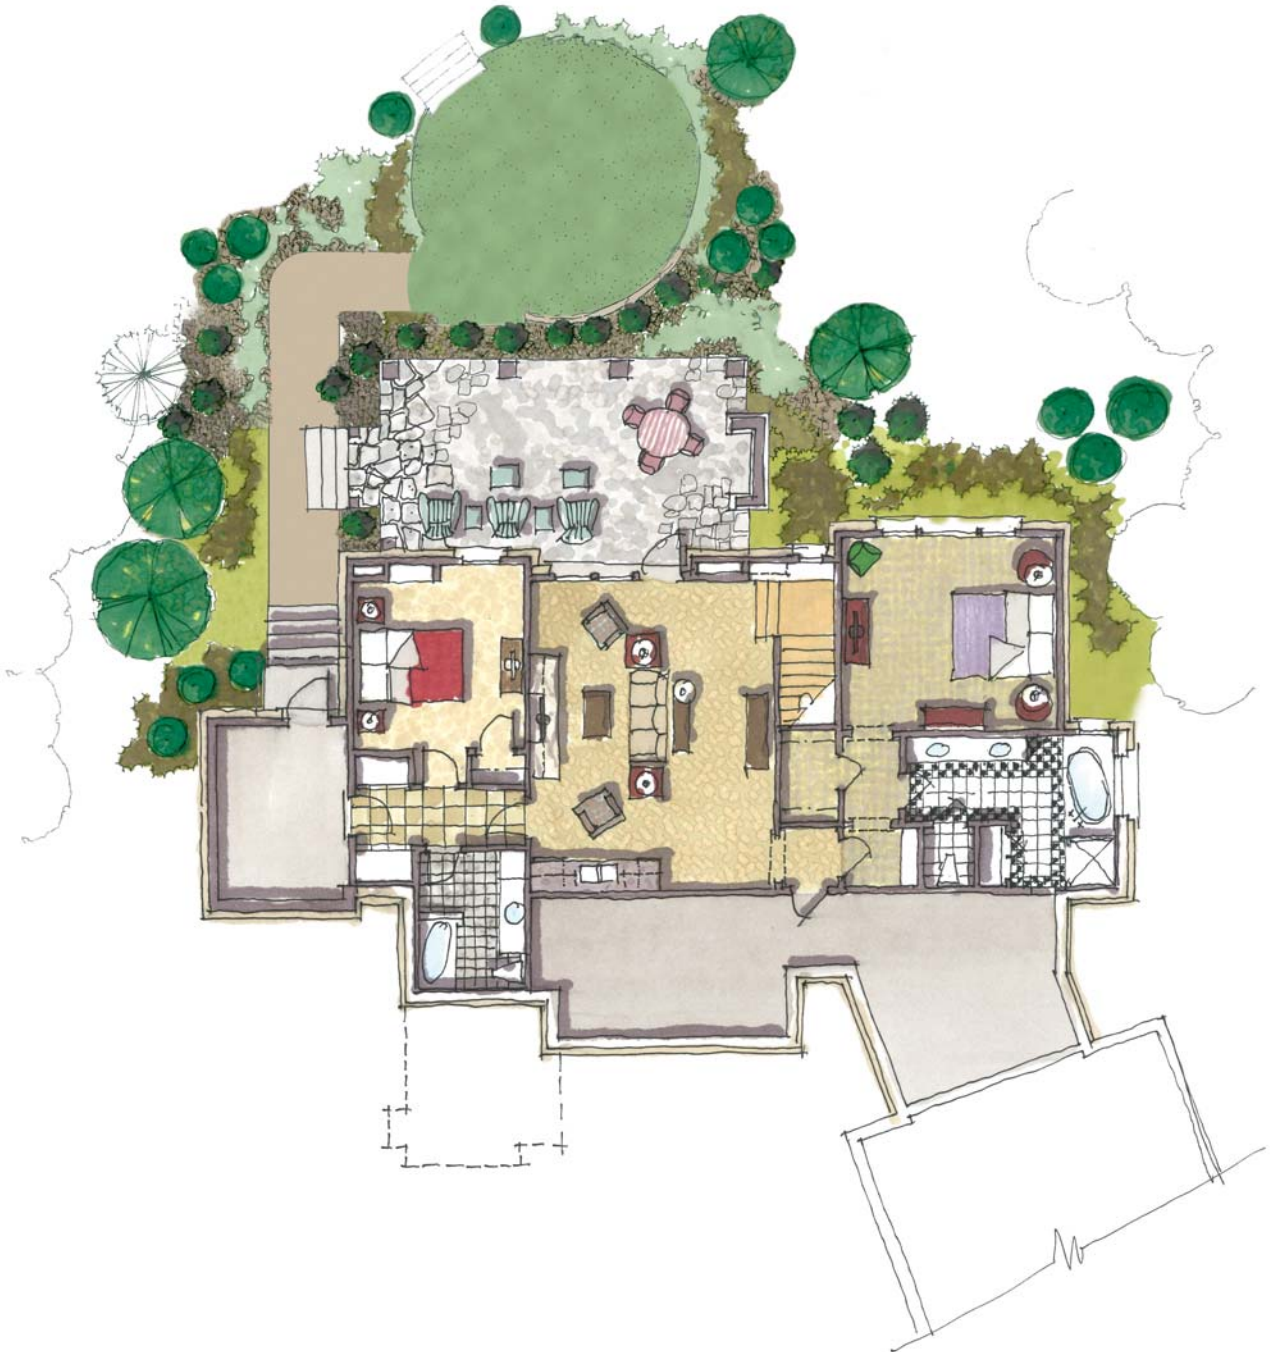

The Cliffs

RESIDENCE CLUB
at KEOWEE SPRINGS

LAKEFRONT

FOUR BEDROOMS

FOUR FULL BATHS AND ONE HALF BATH

3,574 SQUARE FEET

LOFT

MAIN LEVEL

The Cliffs

RESIDENCE CLUB
at KEOWEE SPRINGS

LOWER LEVEL

Artist's rendering, not to scale. Subject to change. Rev. 10/2010